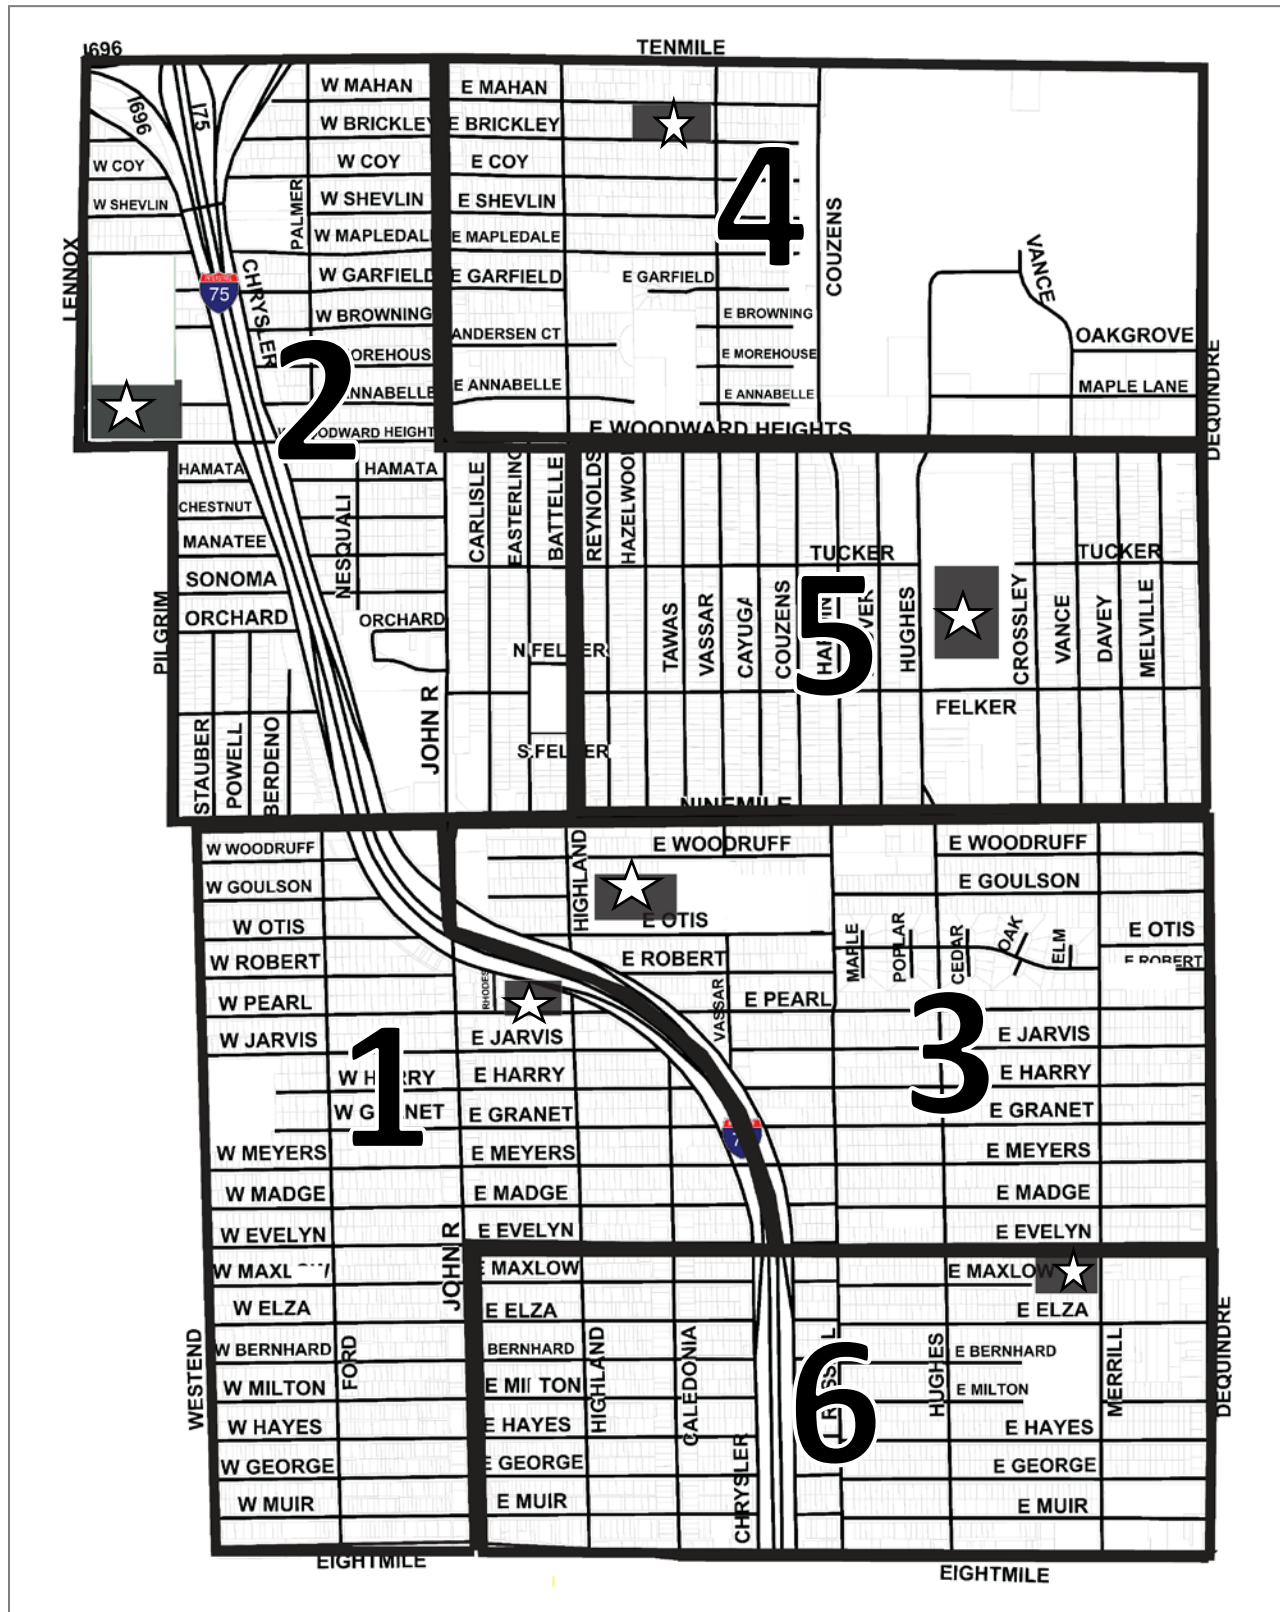

City of Hazel Park - Election Precinct Map

- Precinct 1** Tabernacle Church – 22323 S. Chrysler
- Precinct 2** Community Center – 620 W. Woodward Heights
- Precinct 3** Hazel Park Jr. High School – 22750 Highland
- Precinct 4** Church of Nazarene – 696 E. Mahan
- Precinct 5** Hazel Park High School – 23400 Hughes
- Precinct 6** St. Justin's Church – 1600 E. Evelyn